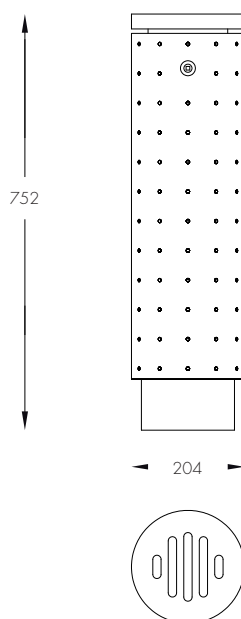

Shell and inner bin are made of 2 mm stainless steel. Lid made of 3 mm stainless steel. Lid and base are polished.

Shell is powder coated in standard RAL colours on request.

Volume: 9 litre

## PRODUKTER . PRODUCTS

**Askebæger ASB 10 serien omfatter:**

ASB 10 G Gulvmontering m. sokkel

**Ashtray ASB 10 is available as:**

ASB 10 G Floor mounting incl. base

# ASB

Alle mål er angivet i mm.  
Ret til ændringer forbeholdes.

All dimensions in mm.  
Subject to changes.

10.2010