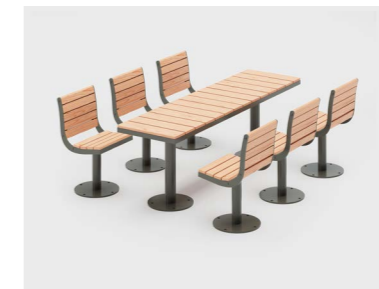

16:
Parco Junior (Ny)
Broberg & Ridderstråle