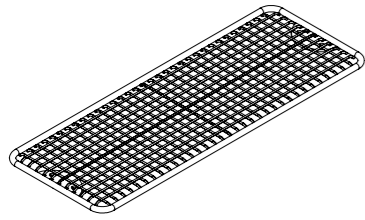

U12-35CC/VÄ

**Backed Bench Module
Concav Corner Section**

U12-35EC

**Backed Bench Module
Convex Corner Section**

U12-35DC

Ground-Mounted Legs

U12-32MC-BEN

Attachable Legs

U12-32NC-BEN

Freestanding Legs

U12-32FC-BEN

Armrest With Table

U12-36 BORD

Armrest

U12-36

Korg Modular Furniture System

Bench Module
Middle Section

U12-37/MITT, 81 cm long

Bench Module
End Section

U12-37/SLUT, 81 cm long

Bench Module
Corner Section

U12-37V

Legs
Ground-Mounted

U12-37MC-BEN