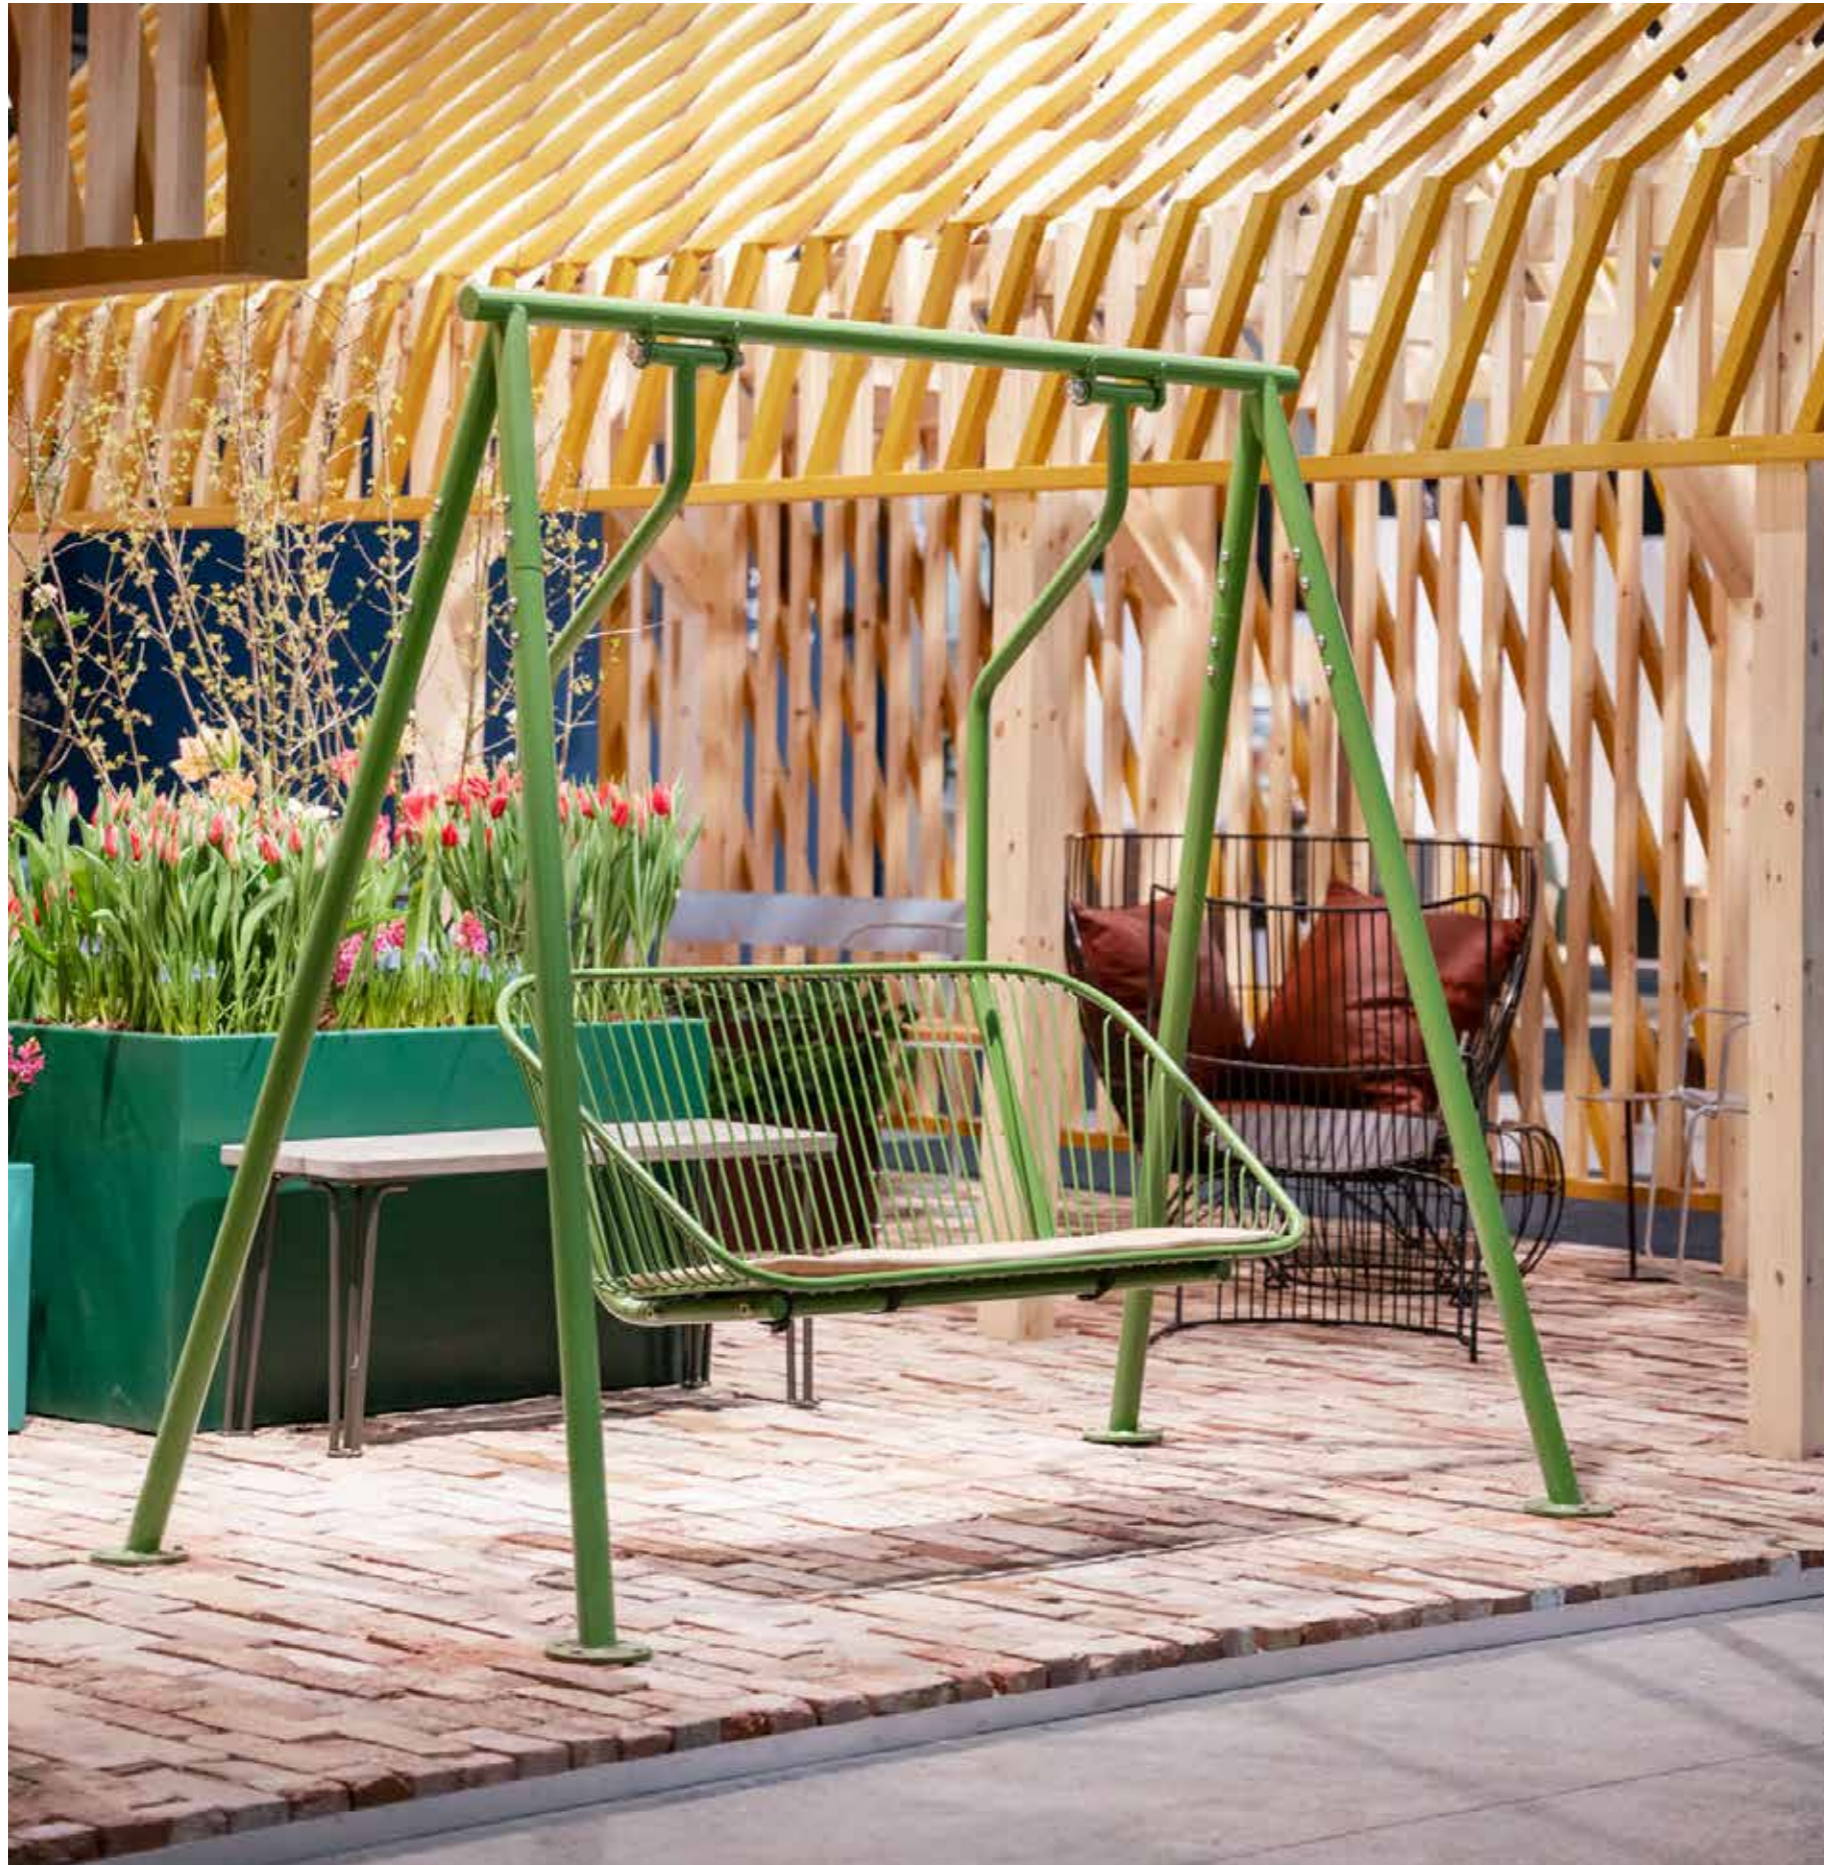

Korg Armchair

Thomas Bernstrand

The Korg armchair combines a neat, expressive design with practical functionality. Anchored to a cylindrical base, its grid pattern forms a striking graphic element. Made to be maintenance-free, the armchair's steel construction allows water to drain away easily, making it ideal for outdoor settings.

Korg Park Bench

Thomas Bernstrand

The Park Bench is a versatile two-seater, ideal for creating inviting spaces in rows for group settings or as individual seats placed, for example, to capture stunning views. Whether arranged to encourage social interactions or positioned as a cozy spot for two, the Korg Park Bench offers a flexible seating solution for any environment.

The bench can be assembled into several parts and variations, see Korg building system.

Korg Swing Sofa

Thomas Bernstrand

The Korg series is now complete with the addition of a swing sofa, adding a playful yet elegant touch to this versatile furniture family. Suspended from two bars on a sturdy, A-shaped steel frame bolted securely to the ground, the swing sofa combines comfort with durability. Like the other pieces in the Korg series, the sofa's mesh design keeps it low-maintenance and dry, as water easily drains, making it an ideal choice for open outdoor spaces.

The seat and frame can be ordered in different colours for a more varied and playful expression.

Korg Bar Stool and Table

Thomas Bernstrand

The newest addition to the Korg series is the Bar stool and high table, further completing the collection. Sitting at a higher level is increasingly requested in public and outdoor spaces, often suited for work, social gatherings, or events. With this high-seating option, the entire Korg series can be incorporated to create a streamlined and cohesive design, adding both functionality and a confident sense of style.