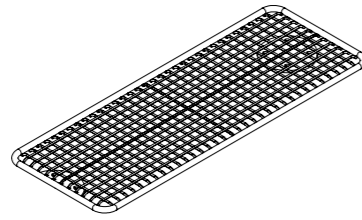

U12-35CC/VÄ

**Backed Bench Module
Concav Corner Section**

U12-35EC

**Backed Bench Module
Convex Corner Section**

U12-35DC

Ground-Mounted Legs

U12-32MC-BEN

Attachable Legs

U12-32NC-BEN

Freestanding Legs

U12-32FC-BEN

Armrest With Table

U12-36 BORD

Armrest

U12-36

Korg Modular Furniture System

Bench Module
Middle Section

U12-37/MITT, 81 cm long

Bench Module
End Section

U12-37/SLUT, 81 cm long

Bench Module
Corner Section

U12-37V

Legs
Ground-Mounted

U12-37MC-BEN