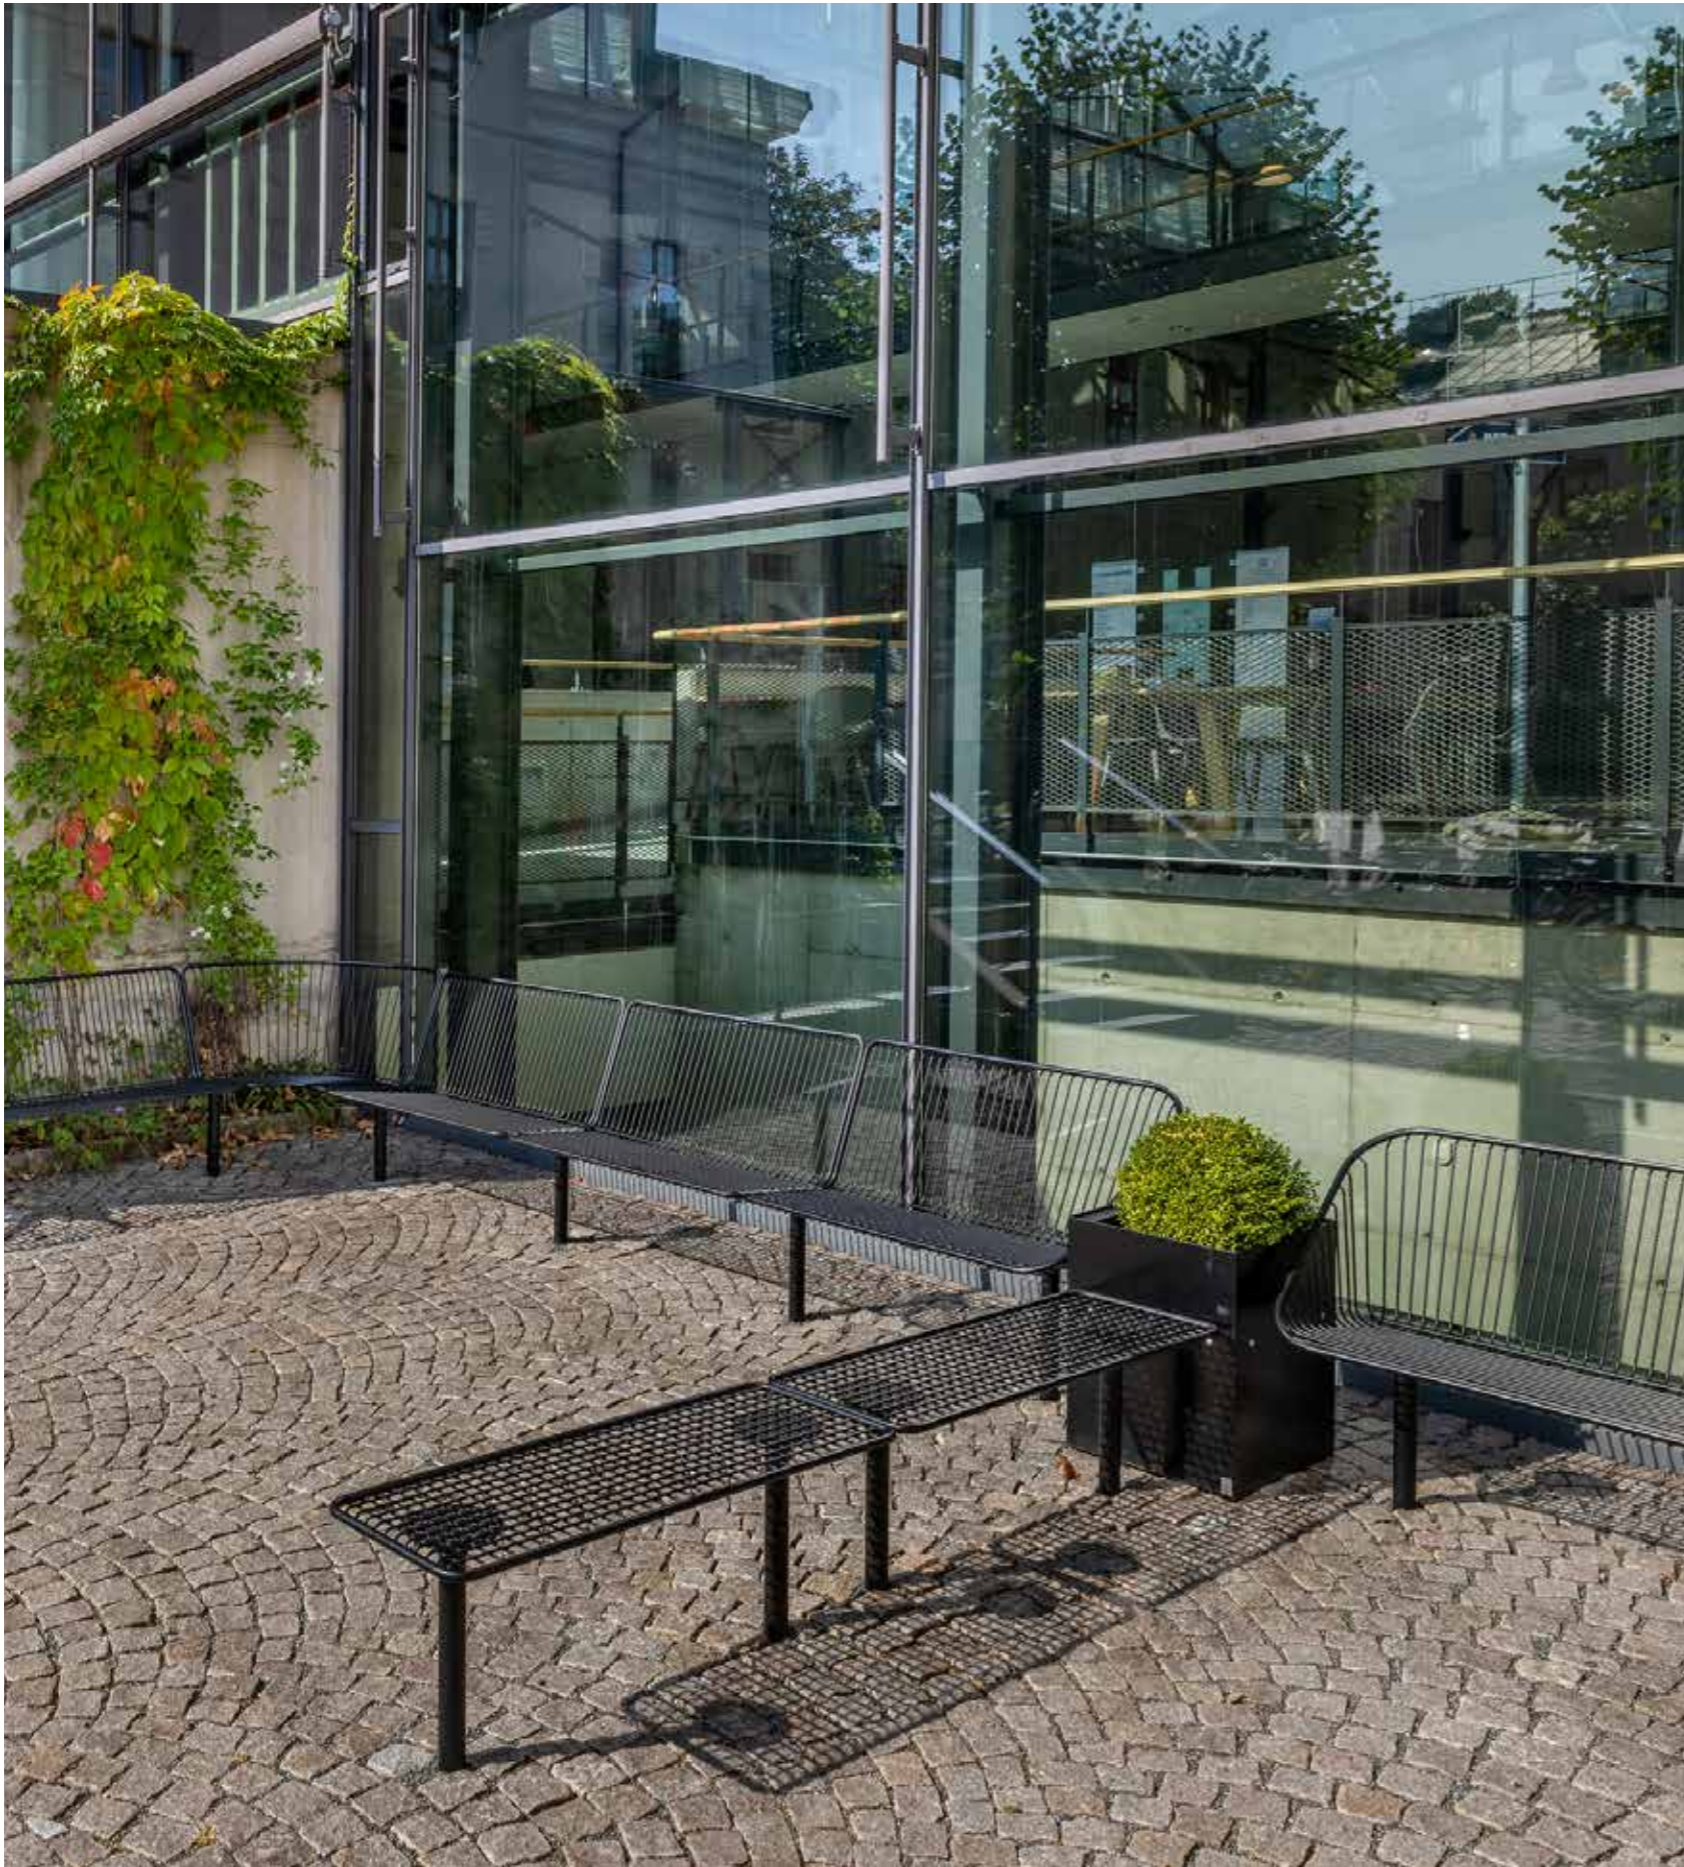

Korg Modular Furniture System

Thomas Bernstrand

Crafted in the same style as the individual Korg products, this modular furniture system is as flexible as it is versatile. The system is comprised of armchairs, backed benches and modular units. An attachable version was designed for installation outdoors, while a free-standing model has been created for indoor use.