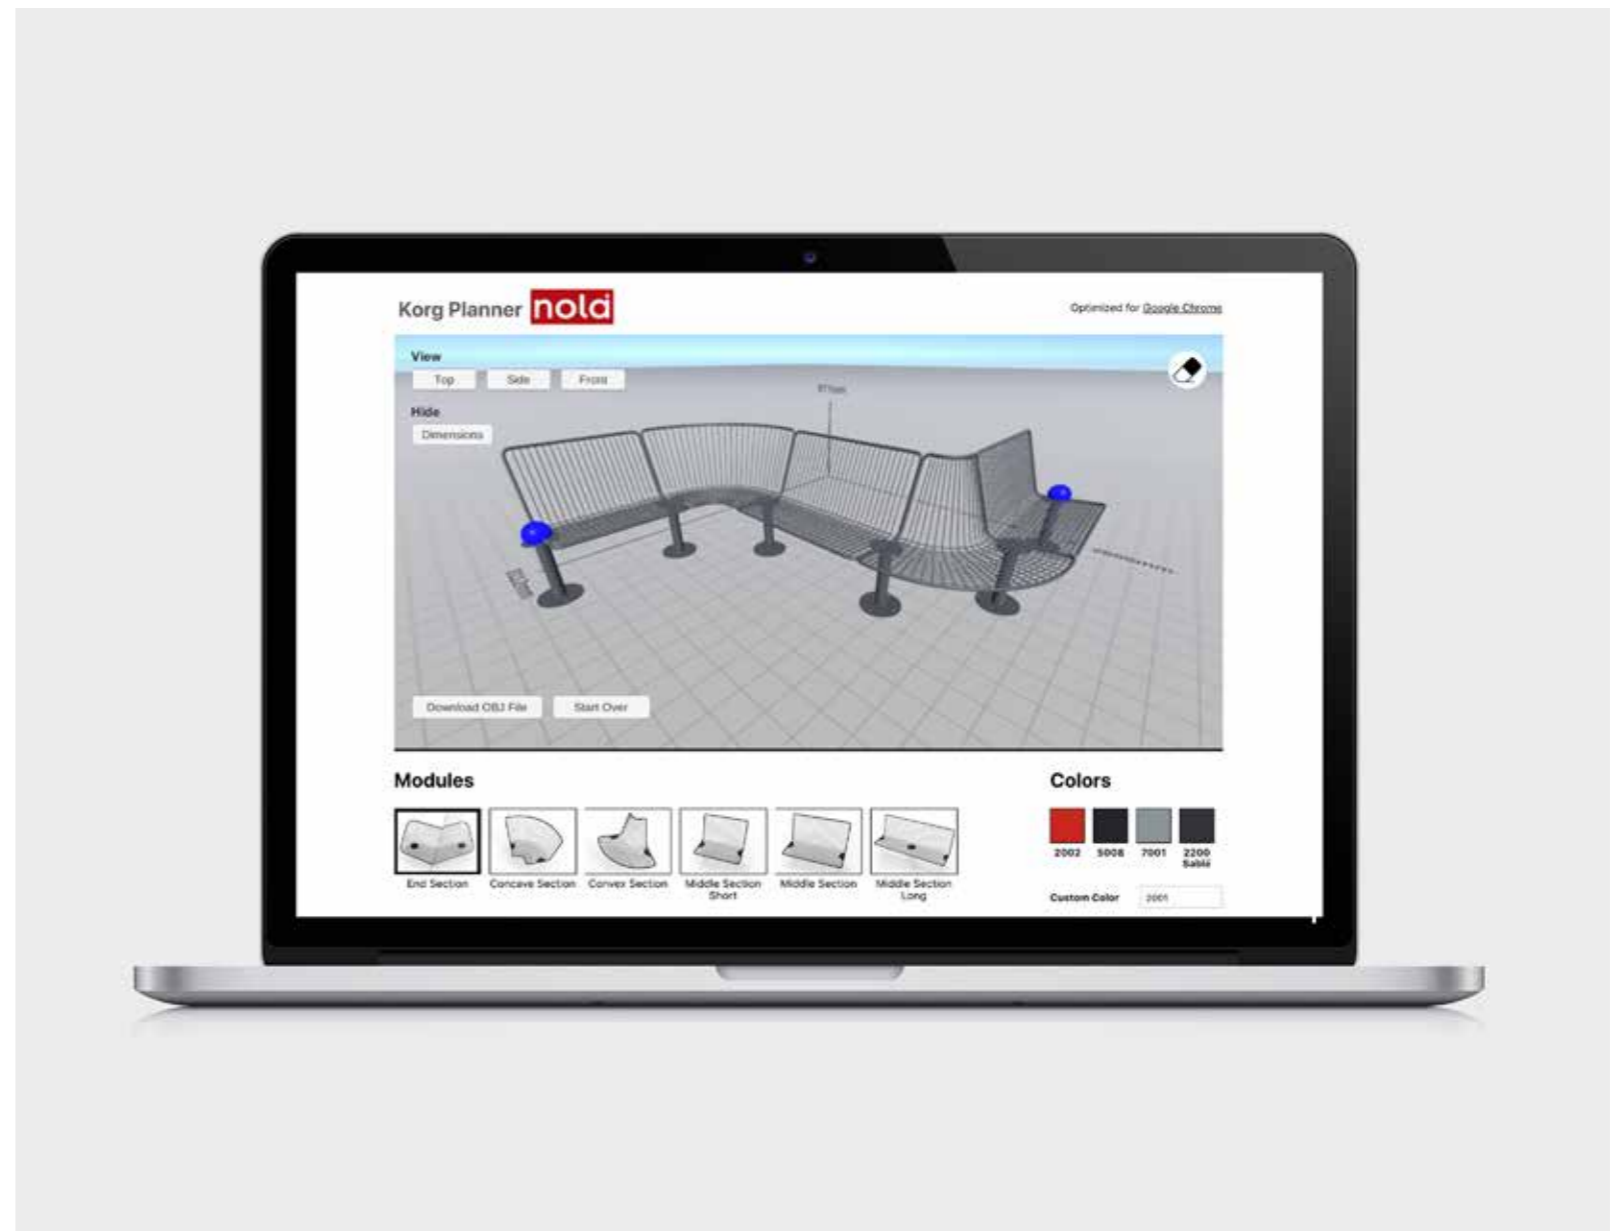

Korg planner - A digital planning tool

With Korg planner it's possible to test a design idea, customize it according to your own preferences, and to colour, shape and instantly create a simple pdf with the Korg system in a unique design. With the planner, your own ideas can be woven in as early as the drawing stage and be better adapted to site conditions.

"With Korg planner, I hope that more people will have the opportunity to see the true potential of Korg," says Thomas Bernstrand, the designer behind the Korg furniture system. "Many of my furniture designs are flexible and made to fit together in constellations, and to be adapted to the site and given conditions. It will be exciting to see where this leads," concludes Thomas.

korgplanner.nola.se

Korg planner, digital planning tool for the Korg furniture system, design Thomas Bernstrand.