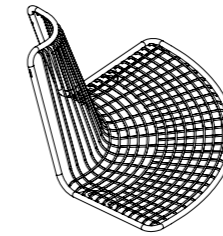

Korg Modular Furniture System

**Backed Bench Module
Middle Section**

U12-35FC, 81 cm long
U12-35FSC, 101 cm long
U12-35FLC, 162 cm long

**Backed Bench Module
Right-Hand End Section**

U12-35AC/HÖ

**Backed Bench Module
Left-Hand End Section**

U12-35CC/VÄ

**Backed Bench Module
Concav Corner Section**

U12-35EC

**Backed Bench Module
Convex Corner Section**

U12-35DC

Ground-Mounted Legs

U12-32MC-BEN

Attachable Legs