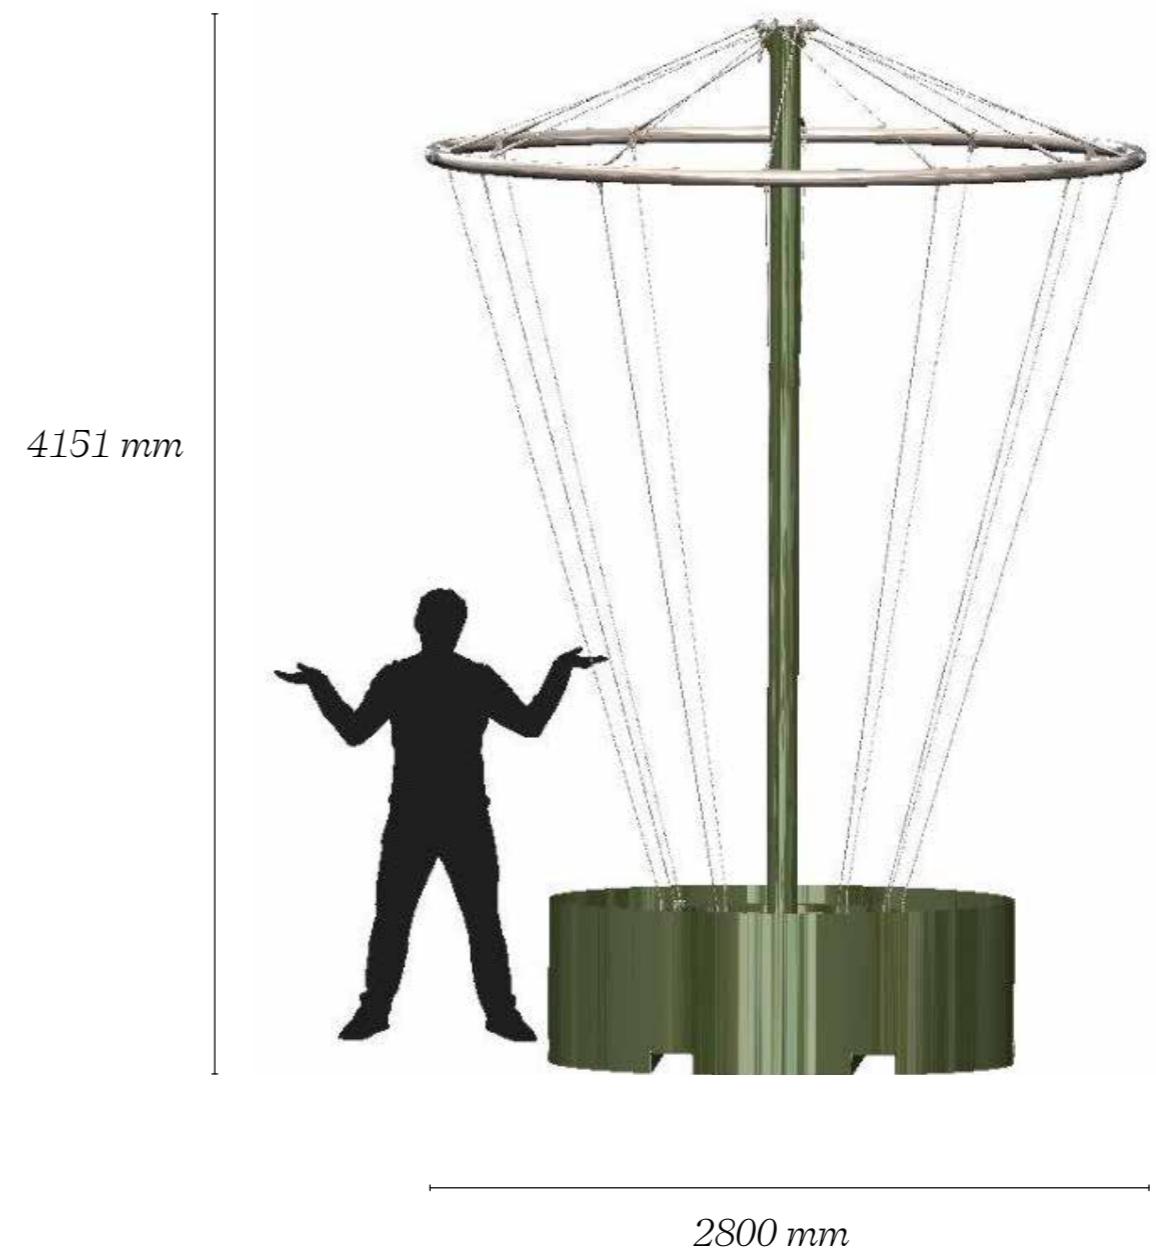

With Arbory, you gain benefits such as increased biodiversity, faster growth, and reduced soil volume requirements. By combining different climbing plants, Arbory adds greenery that not only transforms urban spaces but also delivers essential ecosystem services, such as shade, cooling, air purification, noise reduction, and rainwater management.

Arbory brings life and character to urban spaces. It's a flexible solution that turns challenges into opportunities, helping to deliver the greenery our cities urgently need.

Climbing plants present a smart alternative for space-limited urban areas where above- and below-ground competition is fierce. Unlike city trees, which require ample space for their root systems and crowns, climbing plants thrive with only half the soil volume. This makes them an ideal option for locations with restricted space, all without compromising green values.

Arbory can be placed in most urban environments, including mobile platforms with planter boxes.

Arbory is available in two versions: one fixed to the ground with steel cables and one mobile.

Shifting climbing plants from facades into the streetscape to form green volumes opens new opportunities for dynamic urban greenery and ecological connectivity.