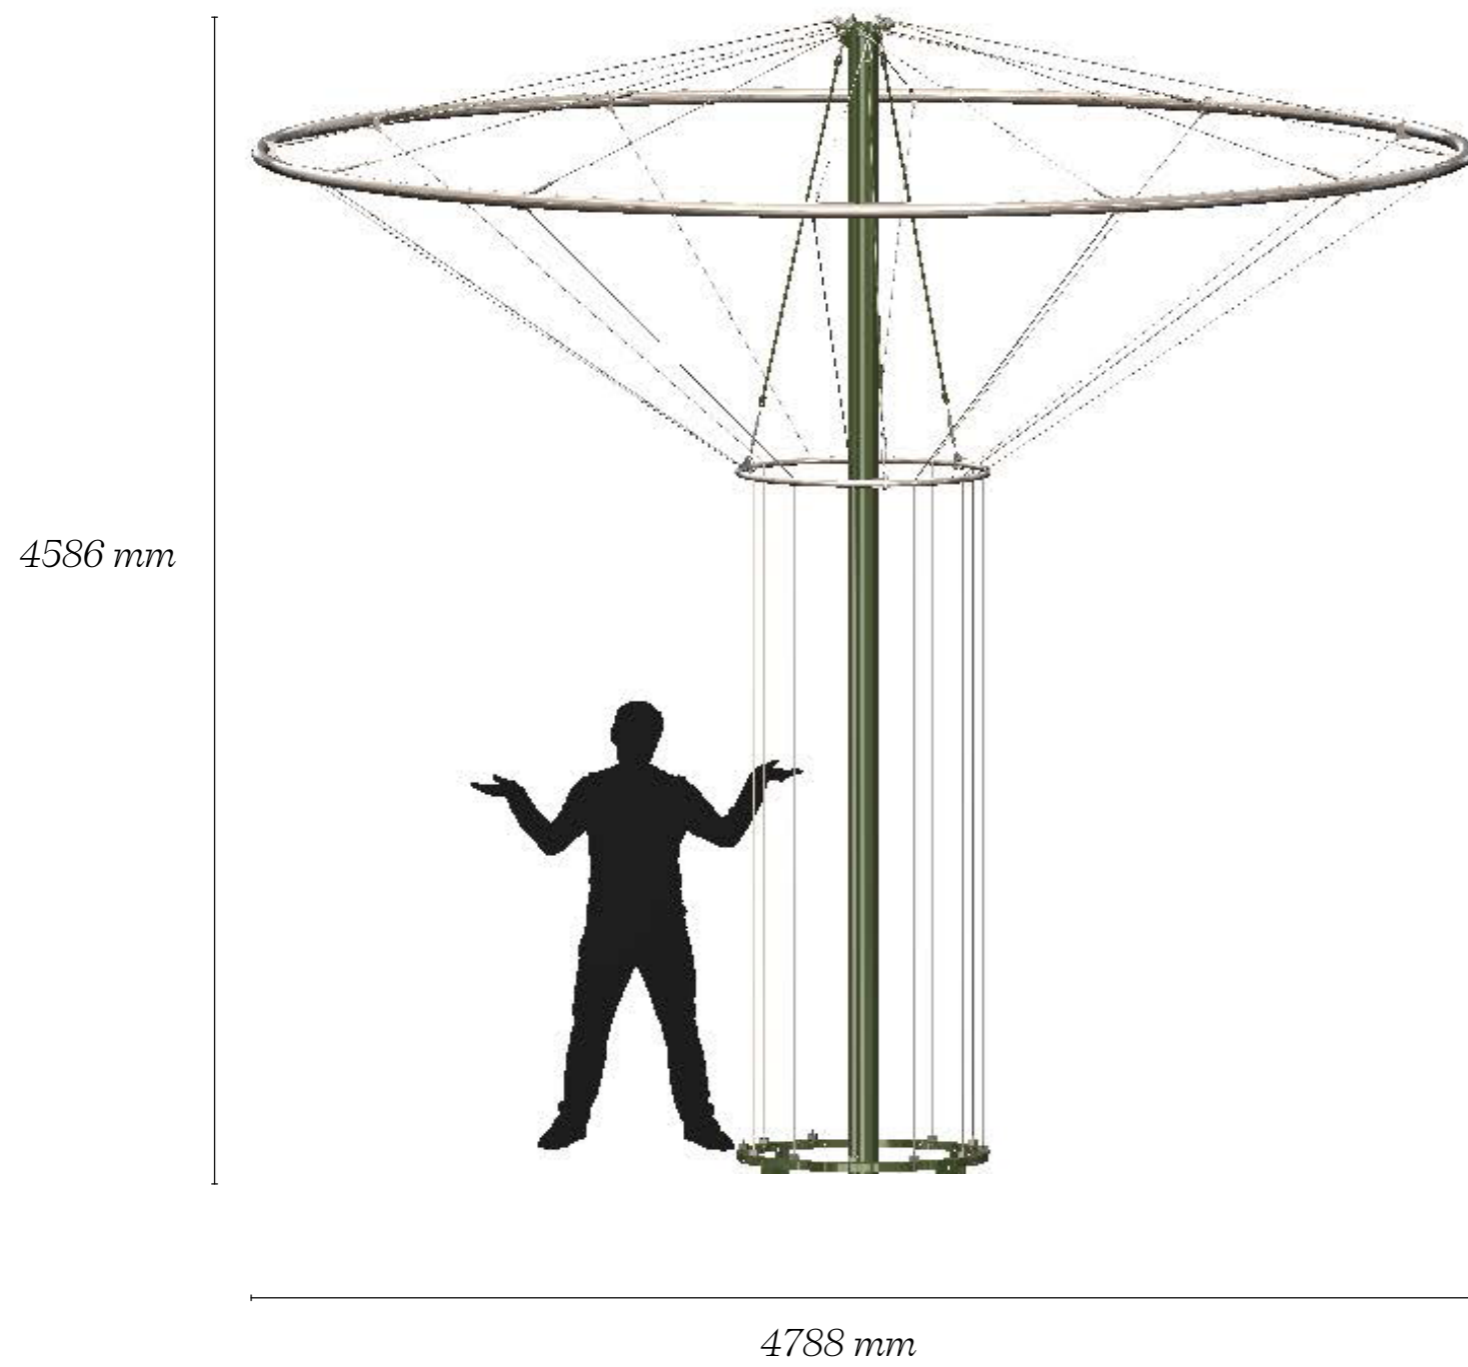

With Arbory, you gain benefits such as increased biodiversity, faster growth, and reduced soil volume requirements. By combining different climbing plants, Arbory adds greenery that not only transforms urban spaces but also delivers essential ecosystem services, such as shade, cooling, air purification, noise reduction, and rainwater management.

Arbory brings life and character to urban spaces. It's a flexible solution that turns challenges into opportunities, helping to deliver the greenery our cities urgently need.

Climbing plants present a smart alternative for space-limited urban areas where above- and below-ground competition is fierce. Unlike city trees, which require ample space for their root systems and crowns, climbing plants thrive with only half the soil volume. This makes them an ideal option for locations with restricted space, all without compromising green values.

Arbory can be placed in most urban environments, including mobile platforms with planter boxes.

Arbory is available in two versions: one fixed to the ground with steel cables and one mobile.

Shifting climbing plants from facades into the streetscape to form green volumes opens new opportunities for dynamic urban greenery and ecological connectivity.