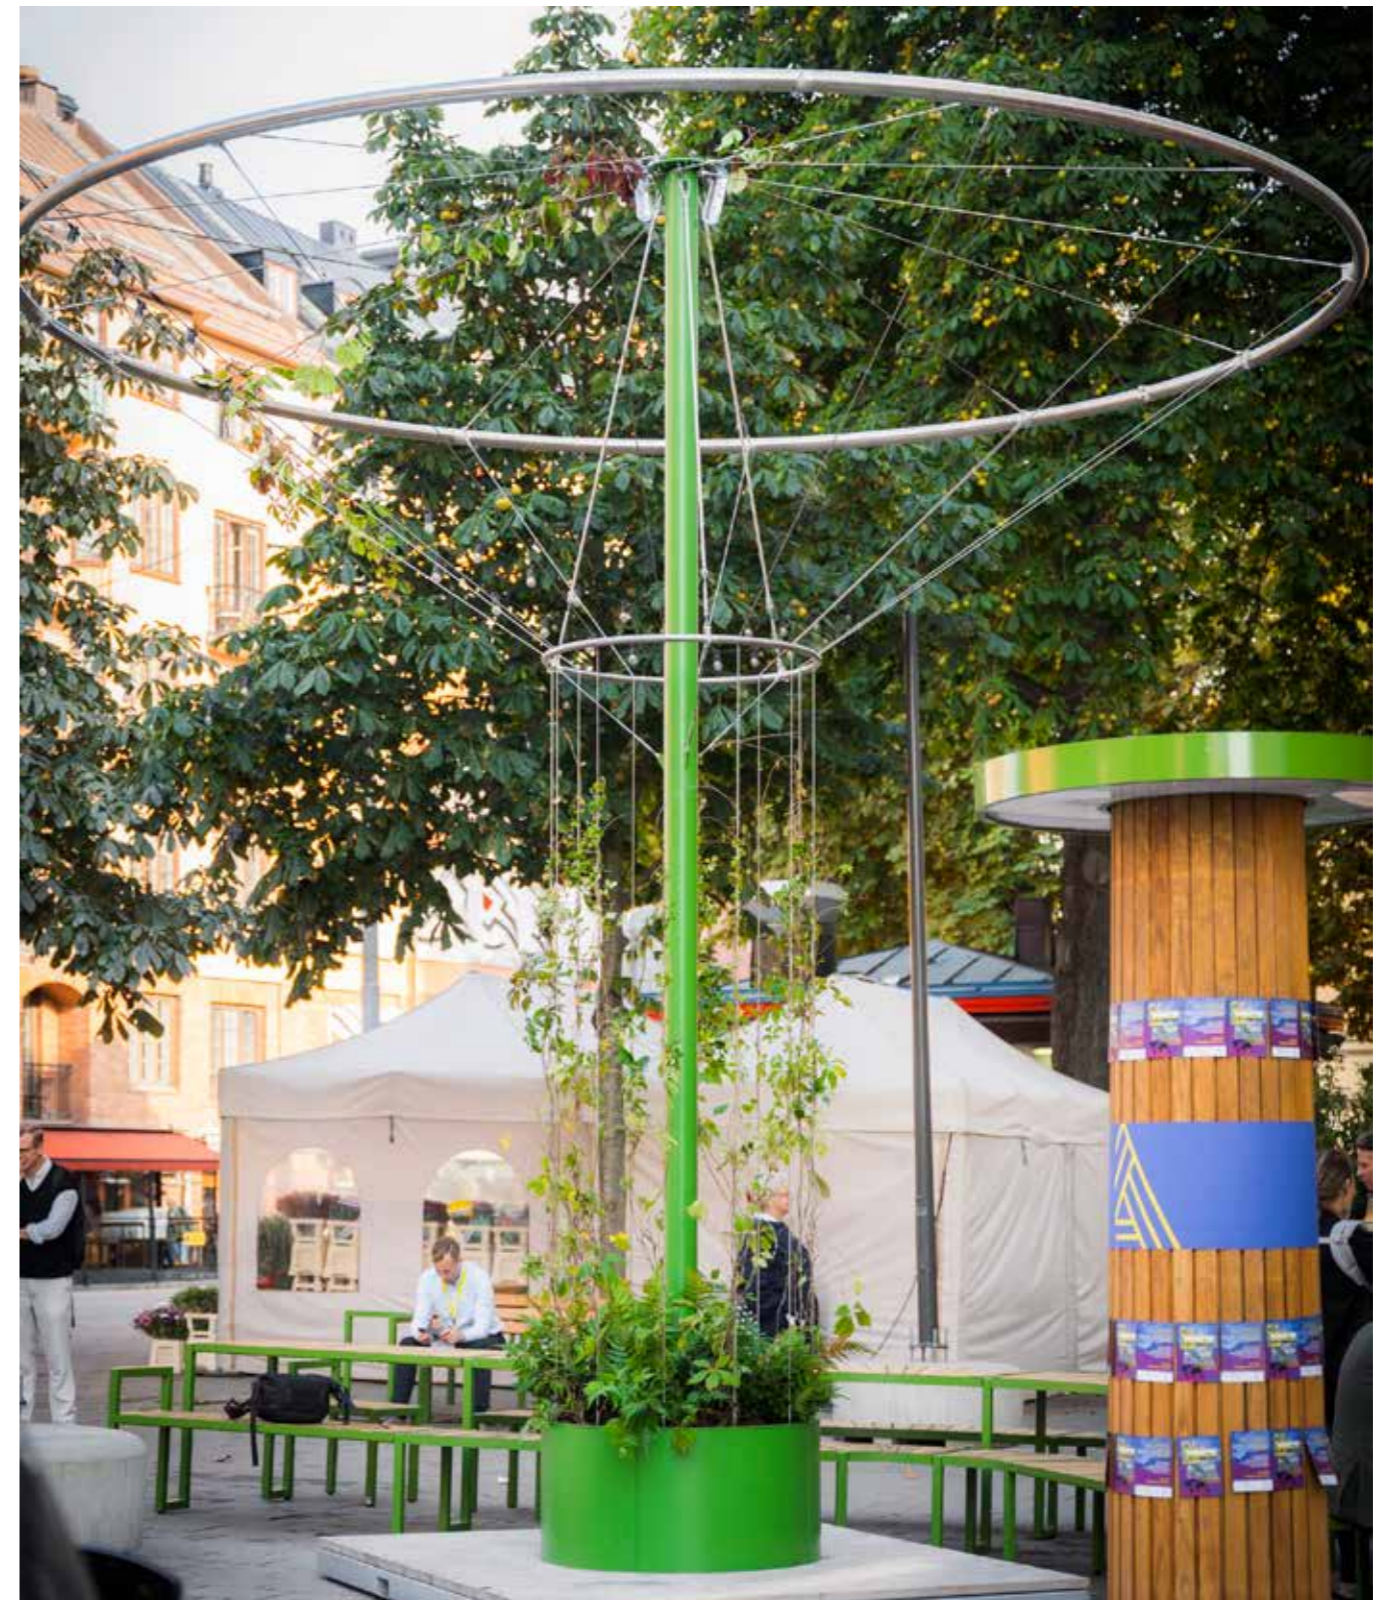

With Arbory, you gain benefits such as increased biodiversity, faster growth, and reduced soil volume requirements. By combining different climbing plants, Arbory adds greenery that not only transforms urban spaces but also delivers essential ecosystem services, such as shade, cooling, air purification, noise reduction, and rainwater management.

Arbory brings life and character to urban spaces. It's a flexible solution that turns challenges into opportunities, helping to deliver the greenery our cities urgently need.

Climbing plants present a smart alternative for space-limited urban areas where above- and below-ground competition is fierce. Unlike city trees, which require ample space for their root systems and crowns, climbing plants thrive with only half the soil volume. This makes them an ideal option for locations with restricted space, all without compromising green values.

Arbory can be placed in most urban environments, including mobile platforms with planter boxes.

Arbory is available in two versions: one fixed to the ground with steel cables and one mobile.

Shifting climbing plants from facades into the streetscape to form green volumes opens new opportunities for dynamic urban greenery and ecological connectivity.

Inspired by the natural movements of climbing plants on facades, Arbory transforms them into independent green elements within the urban landscape.

Contact Us

We'd be happy to tell you more. Get in touch with us today!