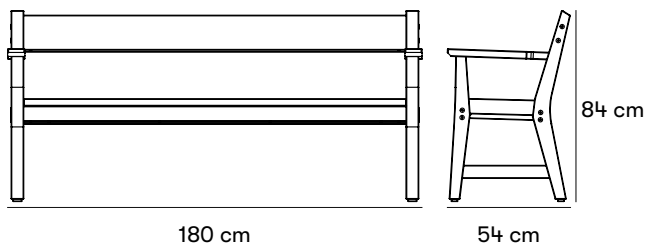

CERTIFICATION

Produkt listad i
Svanens Husportal

Dimensions and weight

Length: 180 cm
 Width: 54 cm
 Height: 84 cm
 Armrest height: 67 cm
 Sitting height: 45 cm

Individual dimensions

Seat board: 32 x 52 mm, 32 x 68 mm
 Frame thickness: 56 mm
 Back board: 32 x 160 mm
 The feet are equipped with plastic paws