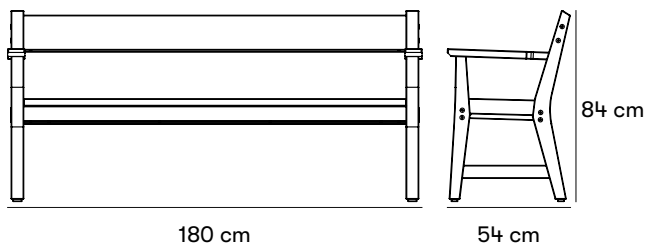

CERTIFICATION

Produkt listad i
Svanens Husportal

BYGGVARU
BEDÖMNINGEN

Dimensions and weight

Length: 180 cm
 Width: 54 cm
 Height: 84 cm
 Armrest height: 67 cm
 Sitting height: 45 cm

Individual dimensions

Seat board: 32 x 52 mm, 32 x 68 mm
 Frame thickness: 56 mm
 Back board: 32 x 160 mm
 The feet are equipped with plastic paws