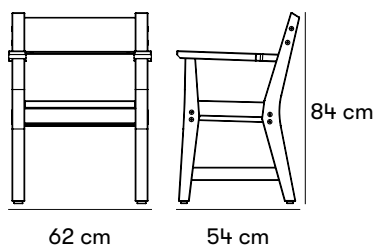

CERTIFICATION

Produkt listad i
Svanens Husportal   **SundaHus**

Dimensions and weight

Width: 62 cm
 Height: 84 cm
 Armrest height: 67 cm
 Sitting height: 45 cm
 Depth: 54 cm

Individual dimensions

Seat board: 32 x 52 mm, 32 x 68 mm
 Frame thickness: 56 mm
 Back board: 32 x 160 mm
 The feet are equipped with plastic paws