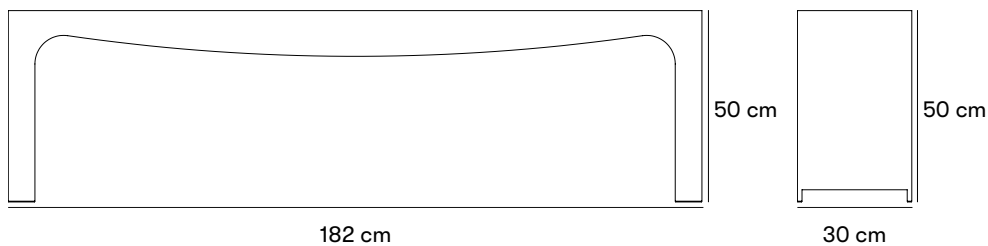

## Tosca Bench

Design Mia Cullin

Tosca is streamlined and chic, revealing the ease with which functionality and style can be combined. The subtle contours of this indoor bench create a stylish silhouette that adds an air of sophistication to almost any interior. Tosca's slim width make it ideal for narrow spaces such as corridors, staircase landings and indoor walkways. For indoor use only.

#### Dimensions and weight

Length: 182 cm  
 Width: 30 cm  
 Height: 50 cm  
 Vikt: 10,5 kg