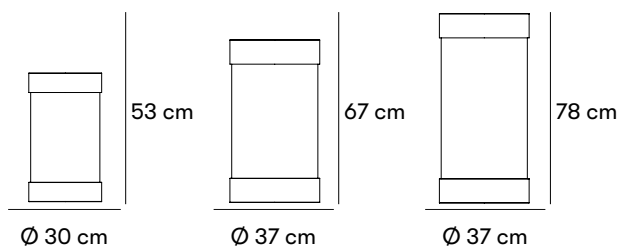

nola®

Strikt Litterbin

Design Leena Landgren

Taking the cylinder as the starting point, the designer transformed it into this sleek litterbin for indoor use. Strikt is crafted in proportions that remain true to a cylindrical shape, while cleverly concealing the lid and liner inside. Free of embellishments and decorative elements, Strikt's streamlined shape brings minimalist design to public space.

Dimensions and weight

28-Litre version: Height: 53 cm. Ø: 30 cm. Weight: 6.2 kg

60-Litre version: Height: 67 cm. Ø: 37 cm. Weight: 10 kg

80-Litre version: Height: 78 cm. Ø: 37 cm. Weight: 12 kg

Individual dimensions

Mantle surface and bottom: 1 mm sheet steel

Cover and plinth ring: 1.5 mm sheet steel

Product numbers and combinations

Ö16-50SI Strikt papperskorg, 28 lit. Silver.

Ö16-50G Strikt papperskorg, 28 lit. Grå.

[Read more in our general maintenance advice at nola.se/en/care-and-maintenance](https://nola.se/en/care-and-maintenance)

Versions

The litterbin is available in 28-litre, 60-litre and 80 litre sizes.

Character