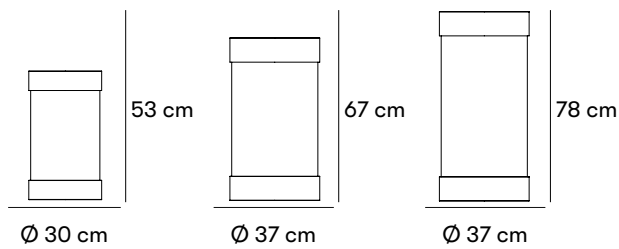

nola®

Strikt Litterbin

Design Leena Landgren

Taking the cylinder as the starting point, the designer transformed it into this sleek litterbin for indoor use. Strikt is crafted in proportions that remain true to a cylindrical shape, while cleverly concealing the lid and liner inside. Free of embellishments and decorative elements, Strikt's streamlined shape brings minimalist design to public space.

Dimensions and weight

28-Litre version: Height: 53 cm. Ø: 30 cm. Weight: 6.2 kg

60-Litre version: Height: 67 cm. Ø: 37 cm. Weight: 10 kg

80-Litre version: Height: 78 cm. Ø: 37 cm. Weight: 12 kg

Individual dimensions

Mantle surface and bottom: 1 mm sheet steel

Cover and plinth ring: 1.5 mm sheet steel

Product numbers and combinations

Ö16-50SI Strikt papperskorg, 28 lit. Silver.

Ö16-50G Strikt papperskorg, 28 lit. Grå.

[Read more in our general maintenance advice at nola.se/en/care-and-maintenance](https://nola.se/en/care-and-maintenance)

Versions

The litterbin is available in 28-litre, 60-litre and 80 litre sizes.

Character