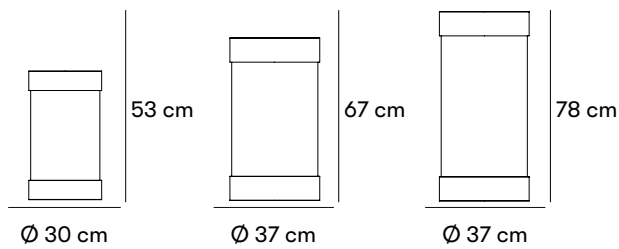

nola®

Strikt Litterbin

Design Leena Landgren

Taking the cylinder as the starting point, the designer transformed it into this sleek litterbin for indoor use. Strikt is crafted in proportions that remain true to a cylindrical shape, while cleverly concealing the lid and liner inside. Free of embellishments and decorative elements, Strikt's streamlined shape brings minimalist design to public space.

Dimensions and weight

28-Litre version: Height: 53 cm. Ø: 30 cm. Weight: 6.2 kg

60-Litre version: Height: 67 cm. Ø: 37 cm. Weight: 10 kg

80-Litre version: Height: 78 cm. Ø: 37 cm. Weight: 12 kg

Individual dimensions

Mantle surface and bottom: 1 mm sheet steel

Cover and plinth ring: 1.5 mm sheet steel

Product numbers and combinations

Ö16-50SI Strikt papperskorg, 28 lit. Silver.

Ö16-50G Strikt papperskorg, 28 lit. Grå.

[Read more in our general maintenance advice at nola.se/en/care-and-maintenance](http://nola.se/en/care-and-maintenance)

Versions

The litterbin is available in 28-litre, 60-litre and 80 litre sizes.

Character