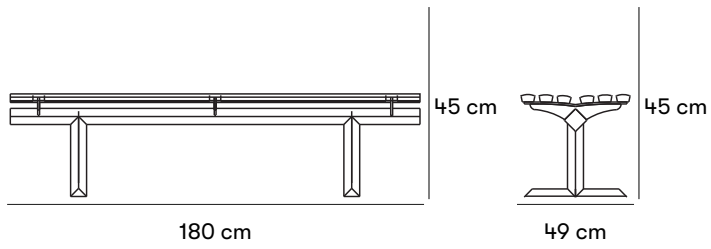

Dimensions and weight

Park bench: Length: 180 cm. Depth: 61 cm. Height: 82 cm. Seat height: 45 cm.

Table: Length: 180 cm. Depth: 90 cm. Height: 72 cm.

Bench: Length: 180 cm. Depth: 49 cm. Height: 45 cm.

Product numbers and combinations