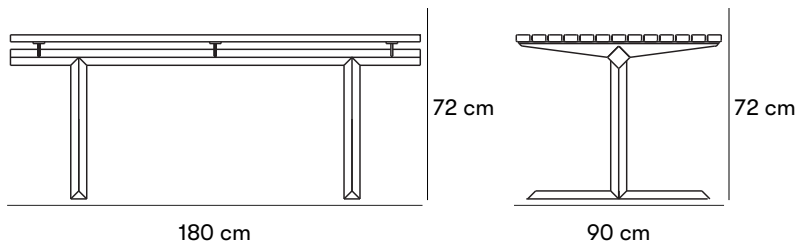

Dimensions and weight

Park bench: Length: 180 cm. Depth: 61 cm. Height: 82 cm. Seat height: 45 cm.

Table: Length: 180 cm. Depth: 90 cm. Height: 72 cm.

Bench: Length: 180 cm. Depth: 49 cm. Height: 45 cm.

Product numbers and combinations