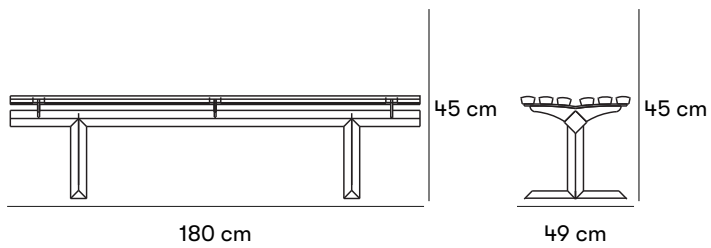

nola®

Square Park Bench

Design Inventarrum

As a complement to our own range, we also market products from Danish Inventarrum. Like Nola, Inventarrum works for high design and good thought in the public space. For more information about the Square furniture group, see product sheets for download during assembly. The furniture group is used by DSB at all stations in Denmark.

Dimensions and weight

Park bench: Length: 180 cm. Depth: 61 cm. Height: 82 cm. Seat height: 45 cm.

Table: Length: 180 cm. Depth: 90 cm. Height: 72 cm.

Bench: Length: 180 cm. Depth: 49 cm. Height: 45 cm.

Product numbers and combinations