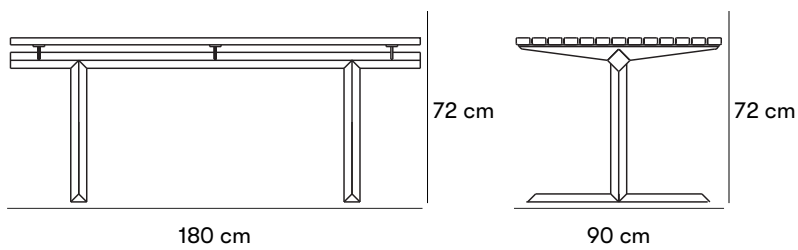

Dimensions and weight

Park bench: Length: 180 cm. Depth: 61 cm. Height: 82 cm. Seat height: 45 cm.

Table: Length: 180 cm. Depth: 90 cm. Height: 72 cm.

Bench: Length: 180 cm. Depth: 49 cm. Height: 45 cm.

Product numbers and combinations