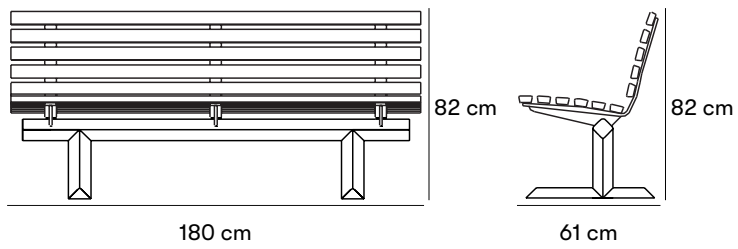

nola®

Square Park Bench

Design Inventarrum

As a complement to our own range, we also market products from Danish Inventarrum. Like Nola, Inventarrum works for high design and good thought in the public space. For more information about the Square furniture group, see product sheets for download during assembly. The furniture group is used by DSB at all stations in Denmark.

Dimensions and weight

Park bench: Length: 180 cm. Depth: 61 cm. Height: 82 cm. Seat height: 45 cm.

Table: Length: 180 cm. Depth: 90 cm. Height: 72 cm.

Bench: Length: 180 cm. Depth: 49 cm. Height: 45 cm.

Product numbers and combinations