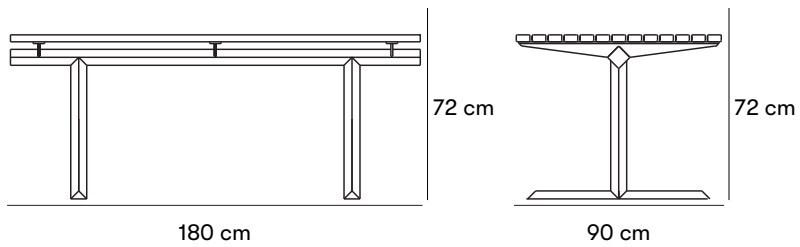

Dimensions and weight

Park bench: Length: 180 cm. Depth: 61 cm. Height: 82 cm. Seat height: 45 cm.

Table: Length: 180 cm. Depth: 90 cm. Height: 72 cm.

Bench: Length: 180 cm. Depth: 49 cm. Height: 45 cm.

Product numbers and combinations