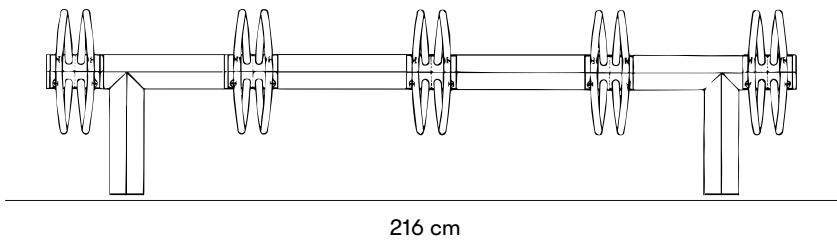

nola®

Square Bicycle Rack

Design Inventarrum

As a complement to our own range, we also market products from Danish [Inventarrum](#). Like Nola, Inventarrum works for high design and good thought in the public space. For more information about Square bicycle racks, see product sheet for download during assembly.

Dimensions and weight

Length: 216 cm

Product numbers and combinations

Standard colours

Materials and surface treatments

Designers

Inventarium