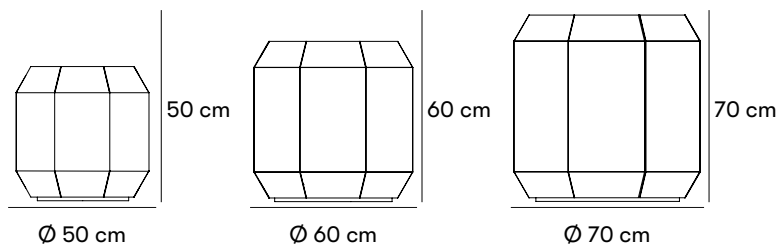

nola®

Solaris Planter

Design Almén Gest Design

This multi-faceted planter is a striking geometric form that uses light and shadow to highlight its angled surfaces. Crafted in powder-coated sheet steel, the planter is lightweight and strong, and provides a striking complement to architectural settings. Solaris' sleek shape provides a potent contrast to organic shapes.

Dimensions and weight

Small version Ö13-63/50

Length: 50 cm

Width: 50

Height: 50 cm

Medium version Ö13-63/60

Length: 60 cm

Width: 60 cm

Height: 60 cm

Large version Ö13-63/70

Length: 70 cm

Width: 70 cm

Height: 70 cm

Product numbers and combinations

Ö13-63/50 Solaris 50 x 50 cm

Ö13-63/60 Solaris 60 x 60 cm

[Read more in our general maintenance advice at nola.se/en/care-and-maintenance](https://nola.se/en/care-and-maintenance)

Versions

The planters are available in three sizes, 50 x 50 cm, 60 x 60 cm or 70 x 70 cm.