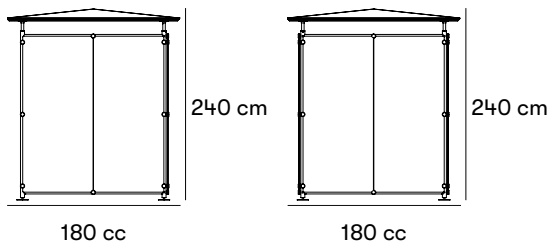

#### Dimensions and weight

Length: 219 cm  
 Width: 219 cm  
 Height: 240 cm  
 Center-to-center distance 180 cm

Roof height: 224 cm

#### Individual dimensions

The steel pipe in the structural supports: 50,8 mm and 42 mm  
 The reinforced glass in the walls is 8 mm thick  
 The base plates are 6 mm thick with a diameter of 143 mm