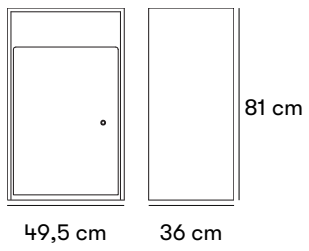

nola®

S Litterbin

Design Inventarrum

As a complement to our own range, we also market products from Danish Inventarrum. Like Nola, Inventarrum works for high design and good thought in the public space. All Inventarrum's wastebaskets and ashtrays are basically stainless, then powder coated. Several of the bins are also available with integrated ashtray, or matching, separate ashtray. For more information about S trash can see product sheet for download during assembly.

Dimensions and weight

Width: 49,5 cm

Height: 81 cm

Depth: 36 cm

Product numbers and combinations

Standard colours

Materials and surface treatments

Designers