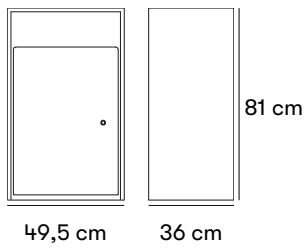

Dimensions and weight

Width: 49,5 cm

Height: 81 cm

Depth: 36 cm

Volume: 65 L

Product numbers and combinations

Standard colours

Materials and surface treatments