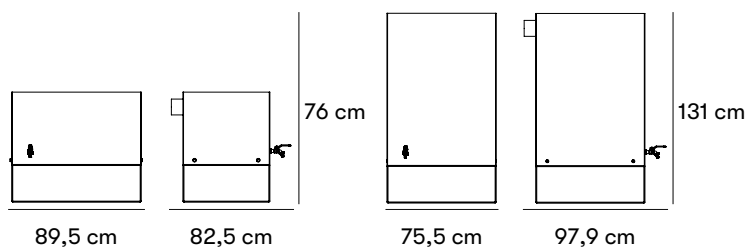

#### Dimensions and weight

##### Ö13-85 Rain barrel Large

Volume: 500 Litres

Length: 75.5 cm

Width: Barrel: 75.5 cm. Overall width: 97.9 cm

Height: 105 cm excluding plinth. Total height: 131 cm

Weight: 136,5 kg

##### Ö13-86 Rain barrel Small

Volume: 180 Litres

Length: 89.5 cm

Width: Barrel: 60 cm. Overall width: 82.5 cm

Height: 50 cm excluding plinth. Total height: 76 cm

Weight: 93 kg