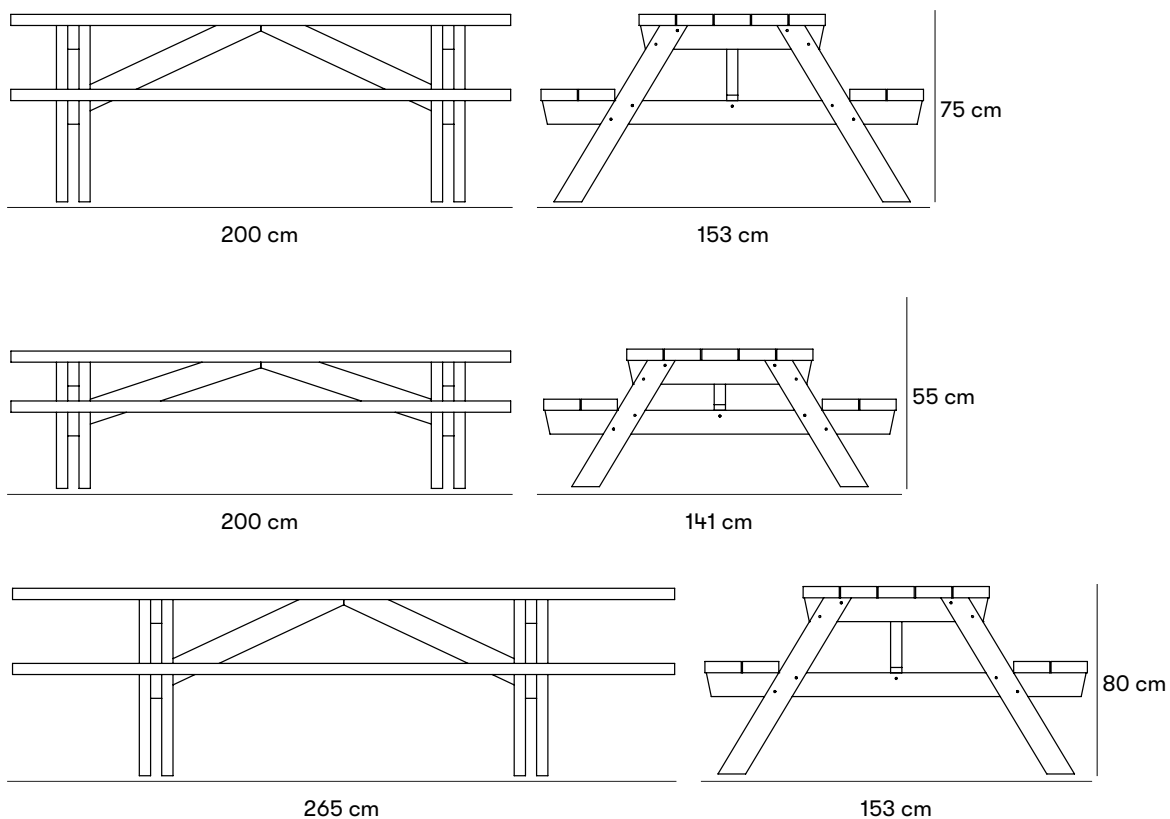

FEATURES

-  Designed for accessibility
-  Suitable for preschools and playgrounds

CERTIFICATION

Dimensions and weight

U02-05 Picnic table Length: 200 cm Width: 153 cm Height: 75 cm Weight: 60 kg

U02-06 Picnic table for children Length: 200 cm Width: 141 cm Height: 55 cm
Weight: 55 kg

U02-08 Picnic table, accessible Length: 265 cm Width: 153 cm Height: 80 cm
Weight: 65 kg

Individual dimensions

Stand and support 42 x 92 mm

Seat and table plank 42 x 142 mm

Product numbers and combinations