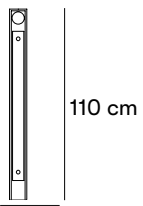

10 cm

Dimensions and weight

Width: 10 cm
Height: 110 cm
Depth: 10 cm

Product numbers and combinations

Standard colours

Materials and surface treatments

Designers

Inventarium