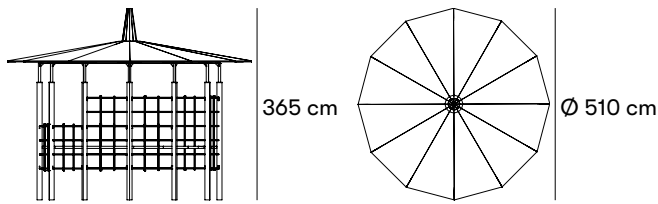

Orion Shelter and Gazebo

Design Bernt Fröderberg

Orion's shape and proportions bring traditional wooden gazebos to mind. This contemporary version is crafted in wood and steel, combining steel trellises and posts to form the sides, and pergola beams to create the roof. The trellis can be fitted with lightweight panels that deflect wind by 40%. The top can be reinforced to create a green space, such as a grow roof. Orion provides shade in sunny spots, and a space where communities can meet.

FEATURES

Has sedum roof as option

Can be prepared for lighting

Dimensions and weight

Height: 365 cm

Ø: 510 cm

Center-to-center distance 99 cm

Individual dimensions

Steel: Posts: 108 x 3.6 / 50.8 x 3.0 mm. Trellis: 25 x 3 mm. Perforated sheet steel:

Thickness: 2 mm.

Angle bar 100 x 50 x 6 mm. Contour steel plate: 10 mm. T-bar: 60 x 30 x 5.5 mm.

Product numbers and combinations