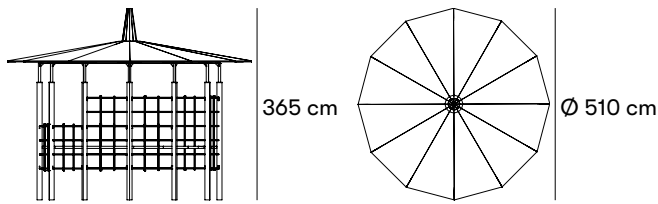

Orion Shelter and Gazebo

Design Bernt Fröderberg

Orion's shape and proportions bring traditional wooden gazebos to mind. This contemporary version is crafted in wood and steel, combining steel trellises and posts to form the sides, and pergola beams to create the roof. The trellis can be fitted with lightweight panels that deflect wind by 40%. The top can be reinforced to create a green space, such as a grow roof. Orion provides shade in sunny spots, and a space where communities can meet.

Has sedum roof as option

Can be prepared for lighting

Dimensions and weight

Height: 365 cm

Ø: 510 cm

Center-to-center distance 99 cm

Individual dimensions

Steel: Posts: 108 x 3.6 / 50.8 x 3.0 mm. Trellis: 25 x 3 mm. Perforated sheet steel:

Thickness: 2 mm.

Angle bar 100 x 50 x 6 mm. Contour steel plate: 10 mm. T-bar: 60 x 30 x 5.5 mm.

Product numbers and combinations

Ö70-52 Orion 12-sided gazebo with benches and 5 high and 5 low trellises.