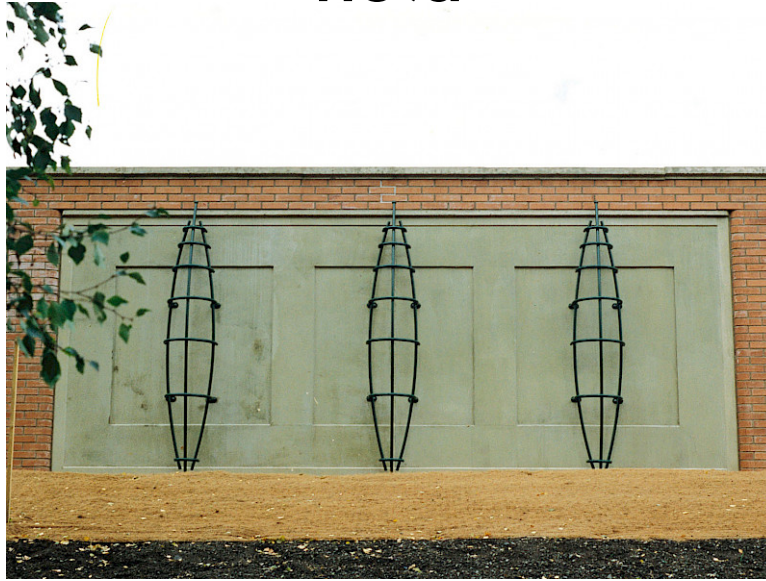

## Max Steel Trellis

Design Bernt Fröderberg

Trellises add a decorative touch, whether mounted directly to a structure or erected in the landscape. This wall-mounted trellis is designed to enhance buildings as it promotes the growth of trailing vines. It may also be attached to garden walls to add a decorative feature. Crafted in steel, Max encourages the growth of trailing plants up to the top, and even beyond.