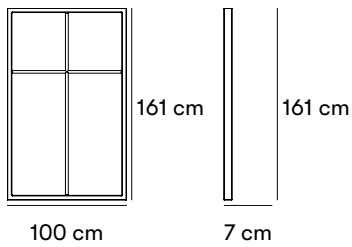

nola®

Lightframe Bike Stand

Design David Regestam

Designed in the shape of a window, Lightframe is made with two LED strips integrated into the frame. They make it easier for cyclists to secure their bicycles in the dark, and provide ambient light for pedestrians too. Lightframe's proportions can accommodate a wide variety of bicycle models and correspond to the scale of contemporary architecture. Several Lightframes can be combined to create a barrier or an architectural shape.

Dimensions and weight

Length: 100 cm

Width: 7 cm

Height: 161 cm

Weight 41 Kg

Individual dimensions

Steel pipe (frame): 70 mm x 40 mm x 3 mm

Steel thread (inner parts): Ø 16 mm