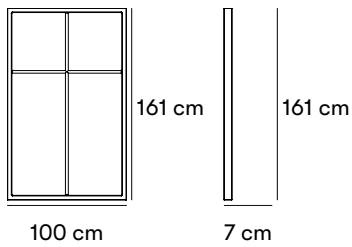

#### Dimensions and weight

Length: 100 cm

Width: 7 cm

Height: 161 cm

Weight 41 Kg

#### Individual dimensions

Steel pipe (frame): 70 mm x 40 mm x 3 mm

Steel thread (inner parts): Ø 16 mm