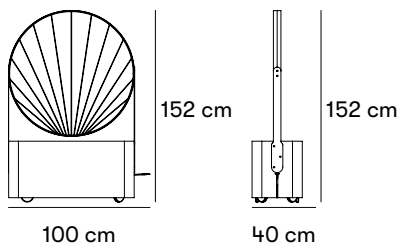

#### Dimensions and weight

Length: 100 cm

Height: 152 cm

Depth: 40 cm

Weight 64 kg

Planting depth: 25 cm

Length including pedal: 112,5 cm