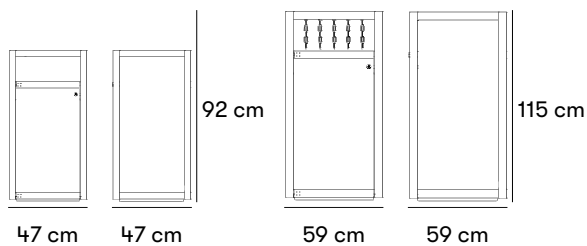

## Frame Litterbin

Design Broberg & Ridderstråle

The Frame litterbin has a modern design. The litterbin's sides taper inwards and upwards from the base, meeting the upper rim at the inner edge. The litterbin can be ordered with an ashtray integrated into the top. Frame is available in two sizes, 120 litres or 240 litres. Made with functionality in mind, the litterbin corresponds to the Frame planters.

#### Dimensions and weight

##### Ö13-54 Litterbin Frame 120 liters

Height: 92 cm  
 Width: 47 cm  
 Depth: 47 cm  
 Total weight: 46 kg

##### Ö13-55 Litterbin Frame 240 liters

Height: 115 cm  
 Width: 59 cm  
 Depth: 59 cm  
 Total weight: 80 kg

The scarecrow is mounted inside the ceiling in front of the opening and consists of 5 pcs 150 mm black chains.