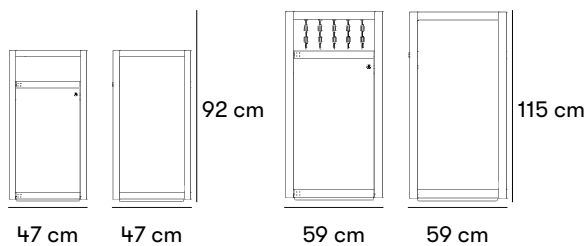

nola®

Frame Litterbin

Design Broberg & Ridderstråle

The Frame litterbin has a modern design. The litterbin's sides taper inwards and upwards from the base, meeting the upper rim at the inner edge. The litterbin can be ordered with an ashtray integrated into the top. Frame is available in two sizes, 120 litres or 240 litres. Made with functionality in mind, the litterbin corresponds to the Frame planters.

CERTIFICATION

Dimensions and weight

Ö13-54 Litterbin Frame 120 liters

Height: 92 cm
 Width: 47 cm
 Depth: 47 cm
 Total weight: 46 kg

Ö13-54A Litterbin Frame 120 liters including ashtray

Height: 99 cm
 Width: 47 cm
 Depth: 47 cm
 Total weight: 56 kg
 Ashtray volume: 3,4 liters

Ö13-54BR Litterbin Frame 120 liters including tray holder

Height: 96 cm
 Width: 47 cm
 Depth: 47 cm
 Total weight: 51 kg

Ö13-55 Litterbin Frame 240 liters

Height: 115 cm
 Width: 59 cm
 Depth: 59 cm
 Total weight: 80 kg

Versions

The litterbin is available in two sizes, 120 or 240 liters.

Ashtray can be integrated on top.

Character

Wide and functional litterbin with a modern design. Available in two sizes, 120 liters or 240 liters with or without integrated ashtray on top and tray table.