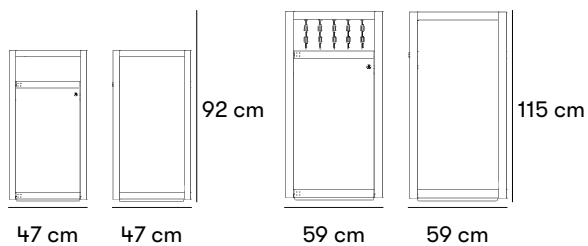

## Frame Litterbin

Design Broberg & Ridderstråle

The Frame litterbin has a modern design. The litterbin's sides taper inwards and upwards from the base, meeting the upper rim at the inner edge. The litterbin can be ordered with an ashtray integrated into the top. Frame is available in two sizes, 120 litres or 240 litres. Made with functionality in mind, the litterbin corresponds to the Frame planters.

#### Dimensions and weight

##### Ö13-54 Litterbin Frame 120 liters

Height: 92 cm  
 Width: 47 cm  
 Depth: 47 cm  
 Total weight: 46 kg

##### Ö13-55 Litterbin Frame 240 liters

Height: 115 cm  
 Width: 59 cm  
 Depth: 59 cm  
 Total weight: 80 kg

The scarecrow is mounted inside the ceiling in front of the opening and consists of 5 pcs 150 mm black chains.