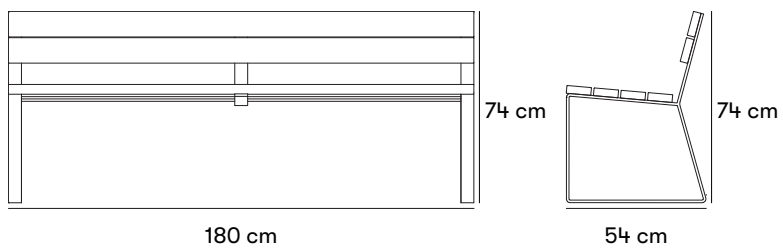

**Dimensions and weight**

Length: 180 cm

Height: 74 cm

Depth: 54 cm

**Product numbers and combinations**

**Standard colours**

**Materials and surface treatments**

**Designers**