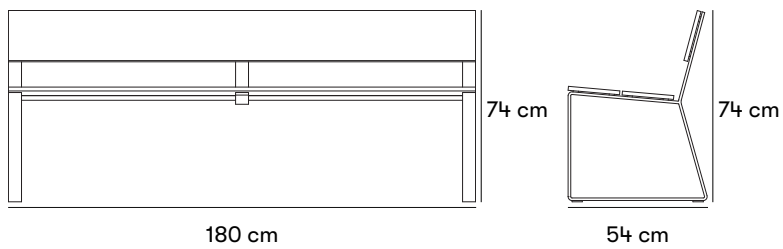

Dimensions and weight

Length: 180 cm

Height: 74 cm

Depth: 54 cm

Product numbers and combinations

Standard colours

Materials and surface treatments

Designers