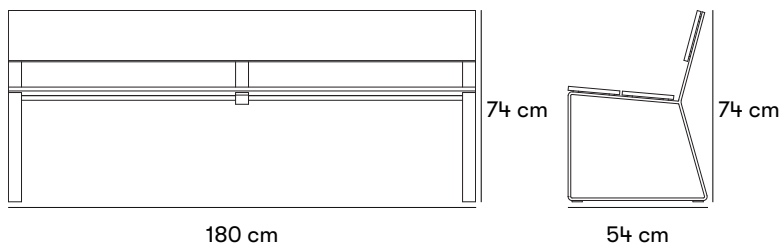

**Dimensions and weight**

Length: 180 cm

Height: 74 cm

Depth: 54 cm

**Product numbers and combinations**

**Standard colours**

**Materials and surface treatments**

**Designers**