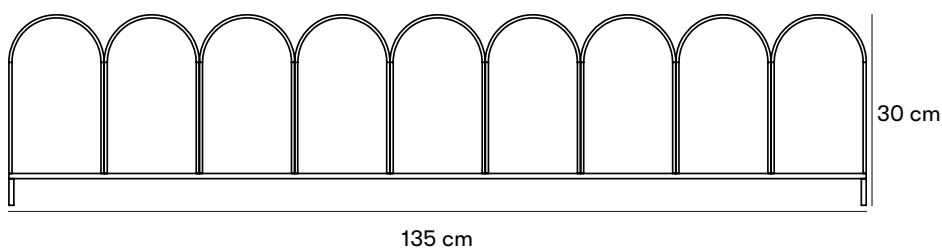

Dimensions and weight

Length: 135 cm / 105 cm

Width: 3 cm

Height: 30 cm

Material dimensions

Made of 30 mm flat steel

Product numbers and combinations

Ö03-31 Draken Planter Guard with 7 arches, 105 cm.

Ö03-32 Draken Planter Guard with 9 arches, 135 cm.

Append to product number

METAL SURFACE FINISH

Vert 2300 Sablé (Green)

Pig 2900 Sablé (Grey)

RAL 6009 (Dark green)

C for any color other than standard, starting cost is added.