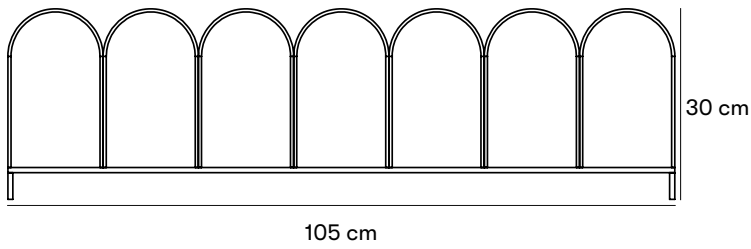

**Dimensions and weight**

Length: 135 cm / 105 cm

Width: 3 cm

Height: 30 cm

**Material dimensions**

Made of 30 mm flat steel

**Product numbers and combinations**

Ö03-31 Draken Planter Guard with 7 arches, 105 cm.