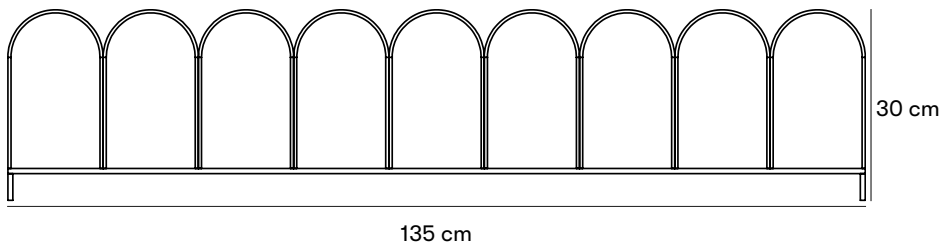

**Dimensions and weight**

Length: 135 cm / 105 cm

Width: 3 cm

Height: 30 cm

**Material dimensions**

Made of 30 mm flat steel

**Product numbers and combinations**

Ö03-31 Draken Planter Guard with 7 arches, 105 cm.