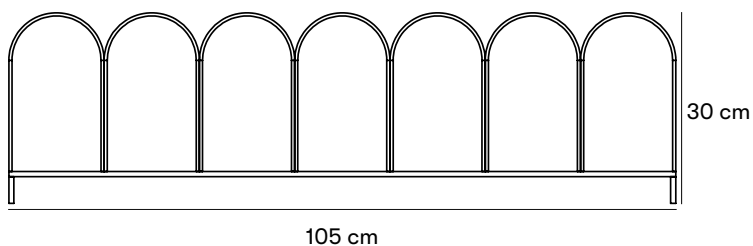

Dimensions and weight

Length: 135 cm / 105 cm

Width: 3 cm

Height: 30 cm

Material dimensions

Made of 30 mm flat steel

Product numbers and combinations

Ö03-31 Draken Planter Guard with 7 arches, 105 cm.

Ö03-32 Draken Planter Guard with 9 arches, 135 cm.

Append to product number

METAL SURFACE FINISH

Vert 2300 Sablé (Green)

Pig 2900 Sablé (Grey)

RAL 6009 (Dark green)

C for any color other than standard, starting cost is added.