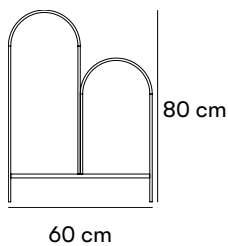

Dimensions and weight

Length: 60 cm
 Width: 5 cm
 Height: 80 cm / 60 cm

Material dimensions

Made of 40 mm flat steel

Product numbers and combinations

Ö03-30 Draken Bike stand with double arches

Append to product number