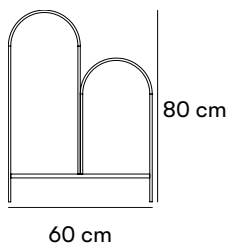

Dimensions and weight

Length: 60 cm
 Width: 5 cm
 Height: 80 cm / 60 cm

Material dimensions

Made of 10 mm and 16 mm flat steel

Product numbers and combinations

Ö03-30 Draken Bike stand with double arches

Append to product number