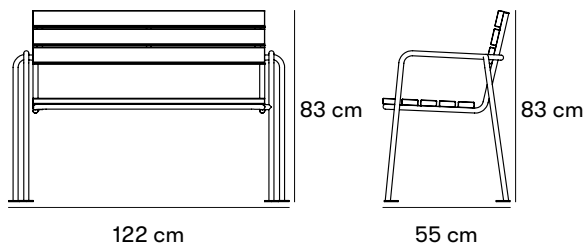

#### Dimensions and weight

Length: 122 cm  
 Height: 83 cm  
 Armrest height: 66 cm  
 Sitting height: 45 cm  
 Depth: 55 cm

Length: 122 cm Depth: 55 cm Height: 83 cm, height armrest 66 cm, seat height 45 cm