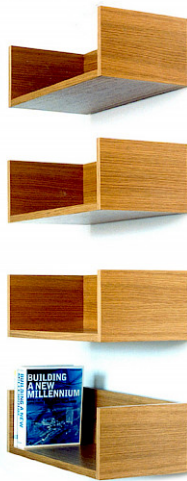

## Ark Hall Furniture Group

Design Leena Landgren

The Ark set of hall furniture is comprised of a bench, hall mirror, shelf and hanging rails. The designs are minimal in style, free of embellishment or decorative detailing. Each design features sleek surfaces that emphasize the enduring beauty of natural wood. The bench is fitted with an efficient stainless steel rack where shoes can be stored underneath. For indoor use only.

## Dimensions and weight

Coat hanger: Length: 100 cm. Height: 32.5 cm. Depth: 30 cm.

Shoe shelf Length: 100 cm. Height: 46 cm. Depth: 30 cm.

Book shelf: Length: 80 cm. Height: 20 cm. Depth: 27 cm.

Mirror: Height: 120 cm. Width: 30 cm.

Mirror shelf: Length: 30 cm. Height: 20 cm.

## Versions

Kapphylla, skobänk, spegel med hylla och bokhylla. Ek, björk alternativt lackerad MDF.

**Character**

Ark is a sleek set of hall furniture that includes a bench, hall mirror, shelf and hanging rails.