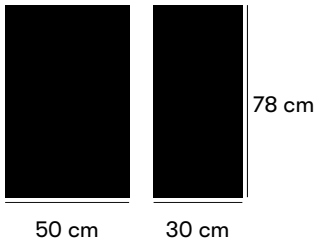

Dimensions and weight

Length: 50 cm

Width: 30 cm

Height: 78 cm

Volume: 65 L

Product numbers and combinations

Standard colours

Materials and surface treatments