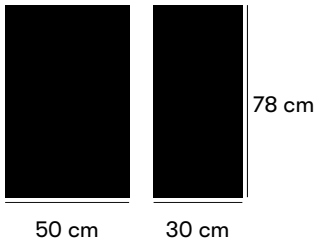

**Dimensions and weight**

Length: 50 cm  
Width: 30 cm  
Height: 78 cm

**Product numbers and combinations**

**Standard colours**

**Materials and surface treatments**

**Designers**

---

**Inventarium**