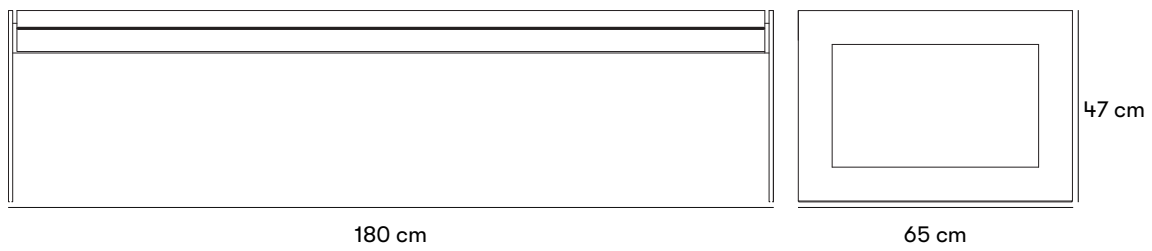

Dimensions and weight

Length: 180 cm
Sitting height: 47 cm
Depth: 65 cm

Product numbers and combinations

Standard colours

Materials and surface treatments

Designers

Inventarium